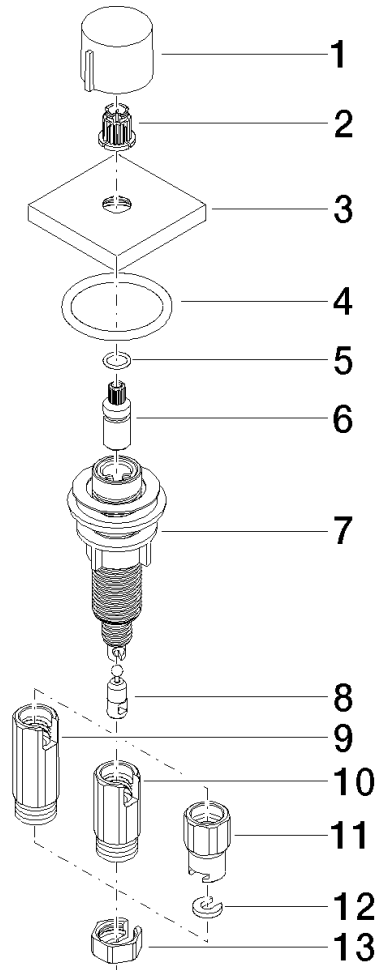

Strainer waste with control handle - Brushed Champagne (22kt Gold)

LOT

10 711 970

- control for single basin
- including adapter for Bowden cable

Fits LOT

	Brushed Champagne (22kt Gold)	10 711 970-46
	Chrome	10 711 970-00
	Brushed Platinum	10 711 970-06
	Platinum	10 711 970-08
	Durabress (23kt Gold)	10 711 970-09
	Dark Chrome	10 711 970-19
	Brushed Durabress (23kt Gold)	10 711 970-28
	Matte Black	10 711 970-33
	Champagne (22kt Gold)	10 711 970-47
	Brushed Chrome	10 711 970-93
	Brushed Dark Platinum	10 711 970-99

10 711 970

mm [inches]

10 711 970

Parts for other finishes can be found here: [Chrome](#)

Spare parts list

No.	Item Number	Name	Quantity used	Delivery time
1	09 20 97 030-46	handle	1	60
2	90 12 12 002 00 90	fixing cap	1	2
3	09 27 87 007-46	rosette	1	30
4	90 14 10 043 00 90	seal	1	2
5	09 14 10 042 90	seal	1	2
6	09 29 06 087-46	spindle	1	-
Spare part can no longer be ordered, please order the replacement item				
7	04 30 01 029 00 90	adaptor	1	2
8	09 24 03 175 90	adaptor	1	2
9	09 11 10 073-07	connection	1	30
10	09 11 10 074-07	connection	1	30
11	09 11 10 079-07	connection	1	30
12	09 30 11 087 90	disc	1	2
13	09 23 30 024-07	nut	1	30