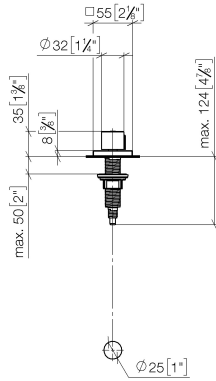

Strainer waste with control handle - Brushed Champagne (22kt Gold)

LOT

10 711 970

- control for single basin
- including adapter for Bowden cable

Fits LOT

	Brushed Champagne (22kt Gold)	10 711 970-46
	Chrome	10 711 970-00
	Brushed Platinum	10 711 970-06
	Platinum	10 711 970-08
	Durabress (23kt Gold)	10 711 970-09
	Dark Chrome	10 711 970-19
	Brushed Durabress (23kt Gold)	10 711 970-28
	Matte Black	10 711 970-33
	Champagne (22kt Gold)	10 711 970-47
	Brushed Chrome	10 711 970-93
	Brushed Dark Platinum	10 711 970-99

10 711 970

mm [inches]

10 711 970

Parts for other finishes can be found here: [Chrome](#)

Spare parts list

No.	Item Number	Name	Quantity used	Delivery time
1	09 20 97 030-46	handle	1	60
2	90 12 12 002 00 90	fixing cap	1	2
3	09 27 87 007-46	rosette	1	30
4	90 14 10 043 00 90	seal	1	2
5	09 14 10 042 90	seal	1	2
6	09 29 06 087-46	spindle	1	-
Spare part can no longer be ordered, please order the replacement item				
7	04 30 01 029 00 90	adaptor	1	2
8	09 24 03 175 90	adaptor	1	2
9	09 11 10 073-07	connection	1	30
10	09 11 10 074-07	connection	1	30
11	09 11 10 079-07	connection	1	30
12	09 30 11 087 90	disc	1	2
13	09 23 30 024-07	nut	1	30